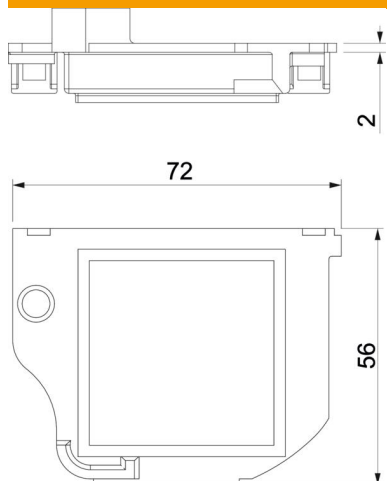

Technical data sheet

Cover plate, single, for GESRM2

Item number: 7405426

Cover plate for the installation of 1 Modul 45

PA Polyamide

Master data

Item number	7405426
Description 1	Cover plate
Description 2	for GESRM2
Manufacturer	OBO
Dimension	72x55x12
Colour	Graphite black; RAL 9011
Material	Polyamide
Smallest sales unit	1
Unit of quantity	Piece
Weight	0.95 kg
Weight unit	kg/100 pc.

Technical data sheet

Cover plate, single, for GESRM2

Item number: 7405426

Dimensions

Length	72 mm
Width	56 mm
Height	12 mm

Technical data

Application	Mounting box
Number of installable devices	1
Fastening type	Lockable
Device type	Grid M45
Installation technology	Grid M45
Strain relief option	yes