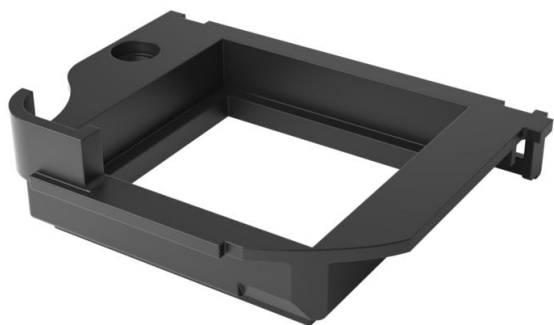

Technical data sheet

Cover plate, single, for GESRM2

Item number: 7405426

Cover plate for the installation of 1 Modul 45

PA Polyamide

Master data

Item number	7405426
Description 1	Cover plate
Description 2	for GESRM2
Manufacturer	OBO
Dimension	72x55x12
Colour	Graphite black; RAL 9011
Material	Polyamide
Smallest sales unit	1
Unit of quantity	Piece
Weight	0.95 kg
Weight unit	kg/100 pc.

Technical data sheet

Cover plate, single, for GESRM2

Item number: 7405426

Dimensions

Length	72 mm
Width	56 mm
Height	12 mm

Technical data

Application	Mounting box
Number of installable devices	1
Fastening type	Lockable
Device type	Grid M45
Installation technology	Grid M45
Strain relief option	yes