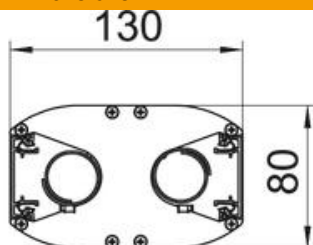

Technical data sheet

Service pole, type ISSDM45F

Item number: 6289974

ISS aluminium service pole with a 45 mm system opening.

Set consists of:

1 two-compartment pole with 2 flexible hoses to the ceiling

Total length of the aluminium profile: 2,300 mm

Alu Aluminium

Master data

Item number	6289974
Type	ISSDM45FRW
Description 1	Service pole
Description 2	floor/ceiling
Manufacturer	OBO
Dimension	2300x80x130
Colour	Pure white; RAL 9010
Material	Aluminium
Smallest sales unit	1
Unit of quantity	Piece
Weight	871 kg
Weight unit	kg/100 pc.

Technical data sheet

Service pole, type ISSDM45F

Item number: 6289974

Dimensions

Length	2,300 mm
Width	80 mm
Height	130 mm

Technical data

Number of usable covers	2
Number of compartments	2 St.

Technical data sheet

Service pole, type ISSDM45F

Item number: 6289974

Technical data

Version for	Double-sided
Fastening type	Stand
Floor mounting	yes
Ceiling mounting	yes
Continuous profile	yes
Halogen-free	yes
Height compensation, max.	1500 mm
Height compensation, min.	0 mm
Cable entry	Top
Cover width	45 mm
Changes according to location	yes
Pole shape	Oval
Pole height, max.	3800 mm
Pole height, min.	2300 mm
Adjustable	yes
Pre-wired	no