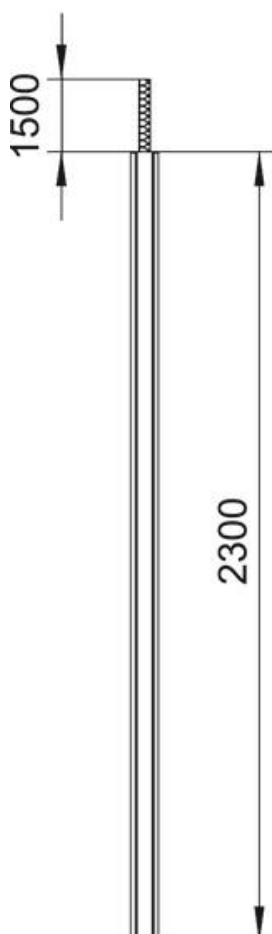

Technical data sheet

Service pole, type ISSDM45F

Item number: 6289974

ISS aluminium service pole with a 45 mm system opening.

Set consists of:

1 two-compartment pole with 2 flexible hoses to the ceiling

Total length of the aluminium profile: 2,300 mm

Alu Aluminium

Master data

Item number	6289974
Type	ISSDM45FRW
Description 1	Service pole
Description 2	floor/ceiling
Manufacturer	OBO
Dimension	2300x80x130
Colour	Pure white; RAL 9010
Material	Aluminium
Smallest sales unit	1
Unit of quantity	Piece
Weight	871 kg
Weight unit	kg/100 pc.

Technical data sheet

Service pole, type ISSDM45F

Item number: 6289974

Dimensions

Length	2,300 mm
Width	80 mm
Height	130 mm

Technical data

Number of usable covers	2
Number of compartments	2 St.

Technical data sheet

Service pole, type ISSDM45F

Item number: 6289974

Technical data

Version for	Double-sided
Fastening type	Stand
Floor mounting	yes
Ceiling mounting	yes
Continuous profile	yes
Halogen-free	yes
Height compensation, max.	1500 mm
Height compensation, min.	0 mm
Cable entry	Top
Cover width	45 mm
Changes according to location	yes
Pole shape	Oval
Pole height, max.	3800 mm
Pole height, min.	2300 mm
Adjustable	yes
Pre-wired	no