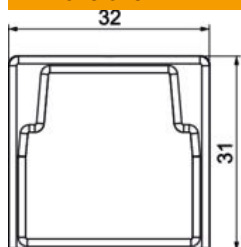

Technical data sheet

End piece, for cable trunking type LKM 30030

Item number: 6249776

End piece for closing the LKM ducts.

TPE Thermoplastic elastomer

Master data

Item number	6249776
Type	LKM EK30030
Description 1	End piece
Manufacturer	OBO
Dimension	30x30mm
Colour	Graphite black; RAL 9011
Material	Thermoplastic elastomer
Smallest sales unit	5
Unit of quantity	Piece
Weight	0.42 kg
Weight unit	kg/100 pc.

Technical data sheet

End piece, for cable trunking type LKM 30030

Item number: 6249776

Dimensions

Length	11 mm
Width	32 mm
Height	31 mm

Technical data

Version for	Left/right
Connector version	Integrated connector
Fastening type	Lockable
Maintain electrical functions	no
Halogen-free	yes
Protective film	no