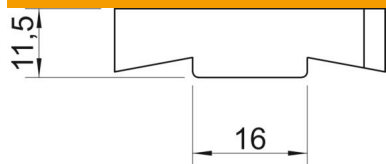

Technical data sheet

Slide nut ZL

Item number: 1147118

Slide nut for use with MS4022 profile rail.

St Steel

ZL Zinc slat

Master data

Item number	1147118
Description 1	Slide nut
Description 2	for profile rail MS4022
Manufacturer	OBO
Dimension	M12
Material	Steel
Surface	Zinc slat
Surface standard	
Smallest sales unit	50
Unit of quantity	Piece
Weight	3.16 kg
Weight unit	kg/100 pc.

Technical data sheet

Slide nut ZL

Item number: 1147118

Dimensions

Length	35 mm
Width	17 mm
Height	11.5 mm
Dimension B	17 mm
Dimension H	11.5 mm
Dimension L	30 mm

Technical data

Thread	M12
Thread metric	12
With spring	no