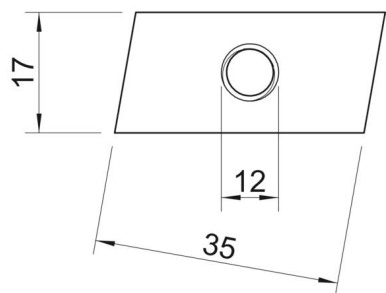

Technical data sheet

Slide nut ZL

Item number: 1147118

Slide nut for use with MS4022 profile rail.

St Steel

ZL Zinc slat

Master data

Item number	1147118
Description 1	Slide nut
Description 2	for profile rail MS4022
Manufacturer	OBO
Dimension	M12
Material	Steel
Surface	Zinc slat
Surface standard	
Smallest sales unit	50
Unit of quantity	Piece
Weight	3.16 kg
Weight unit	kg/100 pc.

Technical data sheet

Slide nut ZL

Item number: 1147118

Dimensions

Length	35 mm
Width	17 mm
Height	11.5 mm
Dimension B	17 mm
Dimension H	11.5 mm
Dimension L	30 mm

Technical data

Thread	M12
Thread metric	12
With spring	no