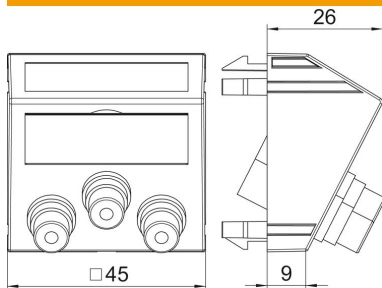

Technical data sheet

Audio/video cinch connection, 1 module, slanting outlet, as 1:1 coupling, pure white
Item number: 6105198

Multimedia support with three cinch connection sockets for audio/video, slanting cable outlet, with labelling panel, three cinch couplings (RCA), socket-socket version, colour coding yellow/red/white. Support plate with locking fastening, suitable for horizontal and vertical installation in the system environment.

PC Polycarbonate

Master data

Item number	6105198
Type	MTS-12R F RW1
Description 1	Multimedia support audio/video
Description 2	3x coupling, socket-socket
Manufacturer	OBO
Dimension	45x45mm
Colour	Pure white; RAL 9010
Material	Polycarbonate
Smallest sales unit	1
Unit of quantity	Piece
Weight	3.4 kg
Weight unit	kg/100 pc.

Technical data sheet

Audio/video cinch connection, 1 module, slanting outlet, as 1:1 coupling, pure white
Item number: 6105198

Dimensions

Width	45 mm
Height	45 mm

Technical data

Number of units	1
Surface version	Matt
Fastening type	Lock
Halogen-free	yes
Hinged cover	no
Lamp-wire connector	no
With printed label	no
With dust protection	no
Protection rating	IP20
Depth	26 mm
Support ring	no
Transparent	no
Use	Cinch
Strain relief option	no
Combination	Basic element with central cover plate