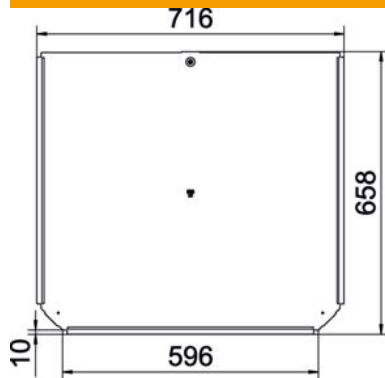

Technical data sheet

Cover, T piece FS

Item number: 6038612

Cover for T piece fitting for lockable and screw-on cable trays in indoor areas, to protect cables against damage and soiling. Fastening with pre-mounted sash lock and through attachment of the section cover. Suitable for all side heights. The cover can be used with fittings of all side heights.

St Steel

FS Strip galvanized

Master data

Item number	6038612
Type	RTD 600 FS
Description 1	Cover
Description 2	for T piece
Manufacturer	OBO
Dimension	B600mm
Material	Steel
Surface	Strip galvanized
Surface standard	DIN EN 10346
Smallest sales unit	1
Unit of quantity	Piece
Weight	370 kg
Weight unit	kg/100 pc.

Technical data sheet

Cover, T piece FS

Item number: 6038612

Dimensions

Width	600 mm
Plate thickness	1 mm
Dimension B	600 mm

Technical data

Number of turn buckles	1 St.
Fastening type	Sash lock
Suitable for cable ladder	no
Suitable for cable tray	yes
Material thickness	1 mm
Rustproof steel, pickled	no
Permitted temperature range, max.	120 °C
Permitted temperature range, min.	-20 °C
Wide-span version	no