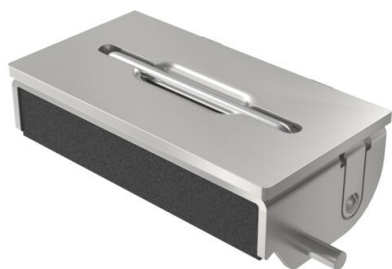

Technical data sheet

Cord outlet with handle clamp

Item number: 7368426

Cord outlet with handle clamp to replace the UDHOME1/2 floor socket. Available as spare part.

Master data

Item number	7368426
Description 1	Cord outlet
Description 2	with handle for UDHOME2
Manufacturer	OBO
Smallest sales unit	1
Unit of quantity	Piece
Weight	6.5 kg
Weight unit	kg/100 pc.

Technical data sheet

Cord outlet with handle clamp

Item number: 7368426

Dimensions

Technical data

Suitable for wet care	no
Nominal size for device installation units	2
Standard	EN 50085-2-2
Heavy-duty version	no
Approvals	VDE