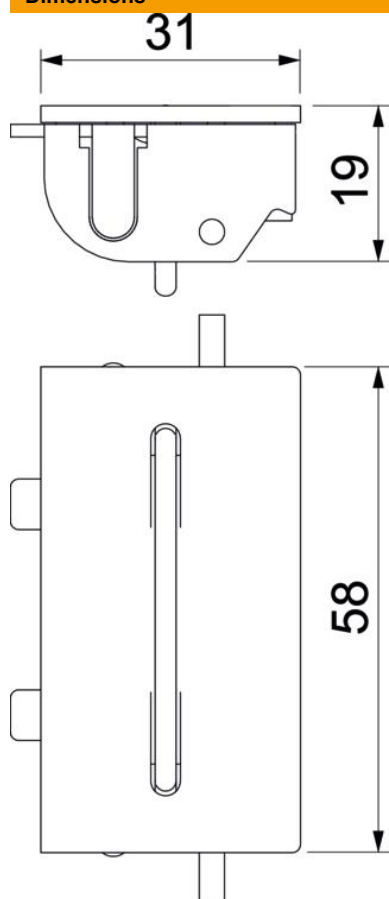

Technical data sheet

Cord outlet with handle clamp

Item number: 7368426

Cord outlet with handle clamp to replace the UDHOME1/2 floor socket. Available as spare part.

Master data

Item number	7368426
Description 1	Cord outlet
Description 2	with handle for UDHOME2
Manufacturer	OBO
Smallest sales unit	1
Unit of quantity	Piece
Weight	6.5 kg
Weight unit	kg/100 pc.

Technical data sheet

Cord outlet with handle clamp

Item number: 7368426

Dimensions

Technical data

Suitable for wet care	no
Nominal size for device installation units	2
Standard	EN 50085-2-2
Heavy-duty version	no
Approvals	VDE