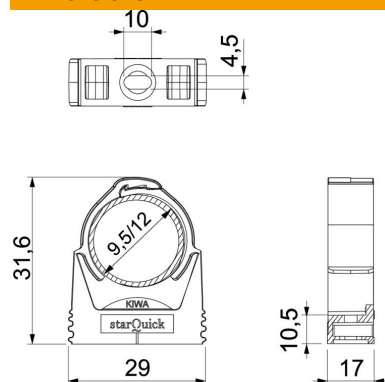

## starQuick clip

Item number: 2146053

Highly stable clip to accept plastic and metal electrical and sanitary pipes, as well as the Quick Pipe electrical installation pipe. Universal fastening options on walls, ceilings and steel structures, both indoors and outdoors. Flexible clamping range of several millimetres. Toolless pipe mounting. Can be arranged to up to Ø 28 mm, also with OBO Quick starQuick clip. For high load values, can be combined with double bracket. Can be mounted on profile rails for variable spacings and numbers of clips.

### Master data

Item number	2146053
Description 1	starQuick clip
Manufacturer	OBO
Dimension	9,5-12mm
Colour	Light grey; RAL 7035
Material	Polyamide
Smallest sales unit	100
Unit of quantity	Piece
Weight	0.568 kg
Weight unit	kg/100 pc.

### Dimensions

Dimension A	29 mm
Dimension B	17 mm
Dimension E	10 mm
Dimension F	4.5 mm
Dimension h	10.5 mm
Dimension H	31.6 mm

### Technical data

Expandable	yes
Number of cables/pipes	1
Fastening type	Screw hole
Breaking load	0.5 kN
Flame-resistant	acc. to VDE 0471/DIN 695 Part 2-1, test temperature 650°C
Closed	yes
Halogen-free	yes
With inlay	no
Nominal size/text	10
Snap system	yes
Quick clip installation	Duchgangsloch_mit_starQuick-Mutter_M6_oder_M8
Clamping range D, max.	12 mm
Clamping range D, min.	9.5 mm
UV-resistant	yes