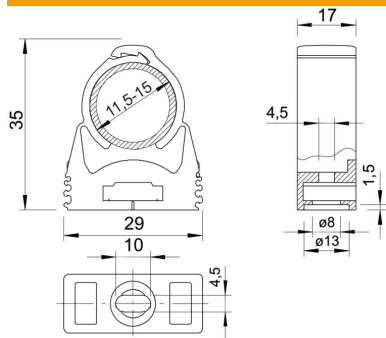

Technical data sheet

starQuick clip SWS

Item number: 2146923

Highly stable clip to accept plastic and metal electrical and sanitary pipes, as well as the Quick Pipe electrical installation pipe. Universal fastening options on walls, ceilings and steel structures, both indoors and outdoors. Flexible clamping range of several millimetres. Toolless pipe mounting. Can be arranged to up to Ø 28 mm, also with OBO Quick clip or starQuick clip. For high load values, can be combined with double bracket. Can be mounted on profile rails for variable spacings and numbers of clips.

PA Polyamide

Master data

Item number	2146923
Type	SQ-12 T20 SWS
Description 1	starQuick clip
Manufacturer	OBO
Dimension	11,5-15mm
Colour	Signal white; RAL 9003
Material	Polyamide
Smallest sales unit	1
Unit of quantity	Packaging unit
Weight	12 kg
Weight unit	kg/100 PUs

Technical data sheet

starQuick clip SWS

Item number: 2146923

Dimensions

Dimension A	29 mm
Dimension B	17 mm
Dimension H	35 mm

Technical data

Expandable	yes
Number of cables/pipes	1
Pull-out value	550 N
Fastening type	Screw hole
Breaking load	550 kN
Flame-resistant	acc. to VDE 0471/DIN 695 Part 2-1, test temperature 650°C
Closed	yes
Halogen-free	yes
With inlay	no
Nominal size/text	12-14
Snap system	yes
Quick clip installation	Duchgangsloch_mit_starQuick-Mutter_M6_oder_M8
Clamping range D, max.	15 mm
Clamping range D, min.	11.5 mm
UV-resistant	yes