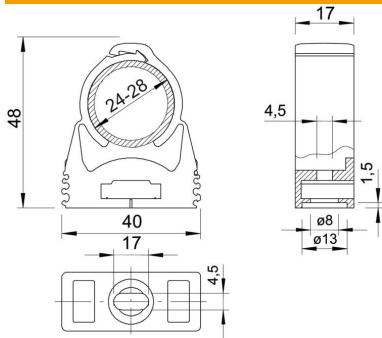

Technical data sheet

starQuick clip SWS

Item number: 2146927

Highly stable clip to accept plastic and metal electrical and sanitary pipes, as well as the Quick Pipe electrical installation pipe. Universal fastening options on walls, ceilings and steel structures, both indoors and outdoors. Flexible clamping range of several millimetres. Toolless pipe mounting. Can be arranged to up to Ø 28 mm, also with OBO Quick clip or starQuick clip. For high load values, can be combined with double bracket. Can be mounted on profile rails for variable spacings and numbers of clips.

PA Polyamide

Master data

Item number	2146927
Type	SQ-25 T10 SWS
Description 1	starQuick clip
Manufacturer	OBO
Dimension	24-28mm
Colour	Signal white; RAL 9003
Material	Polyamide
Smallest sales unit	1
Unit of quantity	Packaging unit
Weight	9.61 kg
Weight unit	kg/100 PUs

Technical data sheet

starQuick clip SWS

Item number: 2146927

Dimensions

Dimension A	40 mm
Dimension B	17 mm
Dimension H	48 mm

Technical data

Expandable	yes
Number of cables/pipes	1
Pull-out value	850 N
Fastening type	Screw hole
Breaking load	850 kN
Flame-resistant	acc. to VDE 0471/DIN 695 Part 2-1, test temperature 650°C
Closed	yes
Halogen-free	yes
With inlay	no
Nominal size/text	25-28
Snap system	yes
Quick clip installation	Duchgangsloch_mit_starQuick-Mutter_M6_oder_M8
Clamping range D, max.	28 mm
Clamping range D, min.	24 mm
UV-resistant	yes