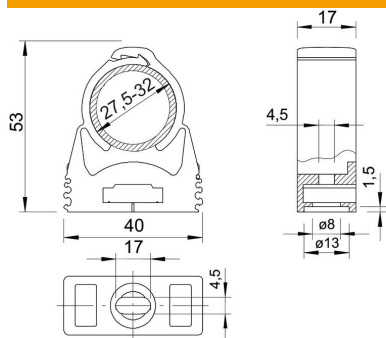

Technical data sheet

starQuick clip SWS

Item number: 2146928

Highly stable clip to accept plastic and metal electrical and sanitary pipes, as well as the Quick Pipe electrical installation pipe. Universal fastening options on walls, ceilings and steel structures, both indoors and outdoors. Flexible clamping range of several millimetres. Toolless pipe mounting. Can be arranged to up to Ø 28 mm, also with OBO Quick clip or starQuick clip. For high load values, can be combined with double bracket. Can be mounted on profile rails for variable spacings and numbers of clips.

PA Polyamide

Master data

Item number	2146928
Type	SQ-28 T10 SWS
Description 1	starQuick clip
Manufacturer	OBO
Dimension	27,5-32mm
Colour	Signal white; RAL 9003
Material	Polyamide
Smallest sales unit	1
Unit of quantity	Packaging unit
Weight	10.7 kg
Weight unit	kg/100 PUs

Technical data sheet

starQuick clip SWS

Item number: 2146928

Dimensions

Dimension A	40 mm
Dimension B	17 mm
Dimension H	53 mm

Technical data

Expandable	yes
Number of cables/pipes	1
Pull-out value	900 N
Fastening type	Screw hole
Breaking load	900 kN
Flame-resistant	acc. to VDE 0471/DIN 695 Part 2-1, test temperature 650°C
Closed	yes
Halogen-free	yes
With inlay	no
Nominal size/text	28-32
Snap system	yes
Quick clip installation	Duchgangsloch_mit_starQuick-Mutter_M6_oder_M8
Clamping range D, max.	32 mm
Clamping range D, min.	27.5 mm
UV-resistant	yes