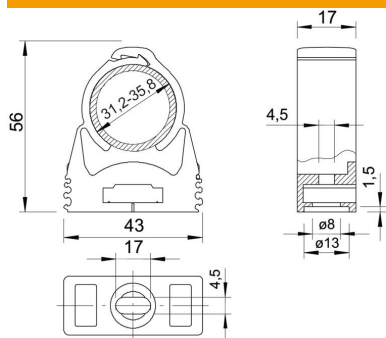

## starQuick clip SWS

Item number: 2146929

Highly stable clip to accept plastic and metal electrical and sanitary pipes, as well as the Quick Pipe electrical installation pipe. Universal fastening options on walls, ceilings and steel structures, both indoors and outdoors. Flexible clamping range of several millimetres. Toolless pipe mounting. Can be arranged to up to Ø 28 mm, also with OBO Quick clip or starQuick clip. For high load values, can be combined with double bracket. Can be mounted on profile rails for variable spacings and numbers of clips.

### Master data

Item number	2146929
Type	SQ-32 T10 SWS
Description 1	starQuick clip
Manufacturer	OBO
Dimension	31,2-35,8mm
Colour	Signal white; RAL 9003
Material	Polyamide
Smallest sales unit	1
Unit of quantity	Packaging unit
Weight	12.05 kg
Weight unit	kg/100 PUs

### Dimensions

Dimension A	43.1 mm
Dimension B	17 mm
Dimension H	56 mm

### Technical data

Expandable	yes
Number of cables/pipes	1
Pull-out value	1000 N
Fastening type	Screw hole
Breaking load	1000 kN
Flame-resistant	acc. to VDE 0471/DIN 695 Part 2-1, test temperature 650°C
Closed	yes
Halogen-free	yes
With inlay	no
Nominal size/text	32-35
Snap system	yes
Quick clip installation	Duchgangsloch_mit_starQuick-Mutter_M6_oder_M8
Clamping range D, max.	35.8 mm
Clamping range D, min.	31.2 mm
UV-resistant	yes