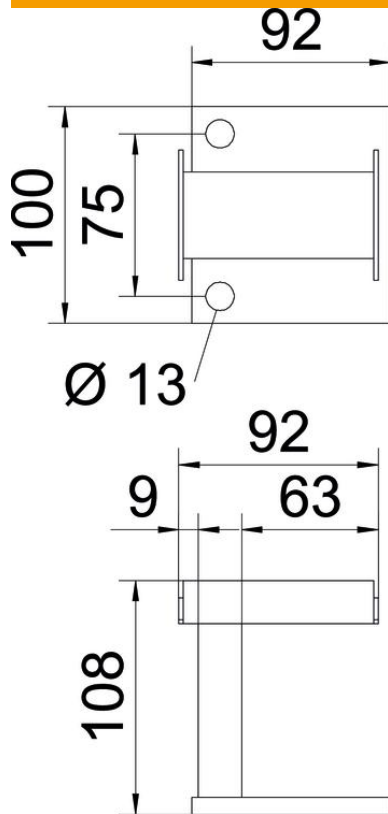

## BKRS FT support bracket

Item number: 6044541

Support bracket, made of closed rectangular steel pipe, as a stand-off of the walkable cable tray system.

CE

**St** Steel

**FT** Hot-dip galvanised

### Master data

Item number	6044541
Type	STA BKRS 100 FT
Description 1	Support bracket
Description 2	for walkable cable trays
Manufacturer	OBO
Dimension	B=100
Material	Steel
Surface	Hot-dip galvanised
Surface standard	DIN EN ISO 1461
Smallest sales unit	1
Unit of quantity	Piece
Weight	83.7 kg
Weight unit	kg/100 pc.

### Dimensions

Length	100 mm
Width	98 mm
Height	108 mm
Dimension B	92 mm
Dimension b1	11 mm
Dimension b2	61 mm
Dimension D	13 mm