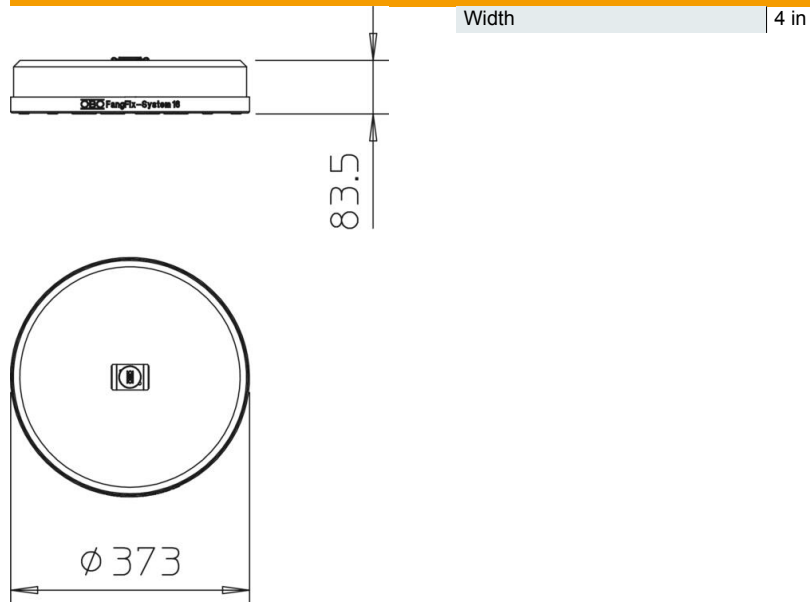

Technical data sheet

Stand – TrayFix set 16 S

Item number: 5403099

• Mounting system for the fastening of mesh cable trays with the FangFix base, e.g. for cable routing on a flat roof.

- Matches OBO mesh cable tray systems with a minimum width of 100 mm
 - Set consisting of TrayFix mounting adapter and concrete block incl. base for FangFix system 16 kg
- Retaining plate with fastening plug for FangFix

CE

Master data

Item number	5403099
Description 1	Cable tray fastening set
Description 2	Including FangFix block
Manufacturer	OBO
Dimension	373x373x84
Smallest sales unit	1
Unit of quantity	Piece
Weight	1838 kg
Weight unit	kg/100 pc.

Technical data sheet

Stand – TrayFix set 16 S

Item number: 5403099

Dimensions

Technical data

From tray width | 100 mm