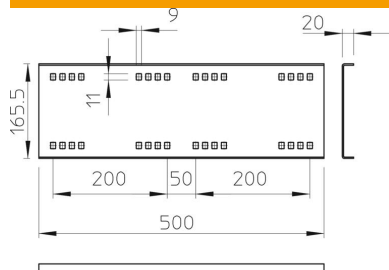

Technical data sheet

Straight connector A4

Item number: 6227730

Straight connector for straight connections of cable trays, wide span cable trays and ladders with a side height of 160 mm. Including appropriate bolts, washers and nuts.

A4 Stainless steel

2B Bright, treated

Master data

Item number	6227730
Type	WRVL 160 A4
Description 1	Straight connector
Description 2	for wide span system 160
Manufacturer	OBO
Dimension	160x500
Material	Stainless steel
Surface	Bright, treated
Surface standard	
Smallest sales unit	2
Unit of quantity	Piece
Weight	250 kg
Weight unit	kg/100 pc.

Technical data sheet

Straight connector A4

Item number: 6227730

Dimensions

Length	500 mm
Width	20 mm
Height	160 mm
Plate thickness	2.5 mm

Technical data

Version for	Straight connector
Maintain electrical functions	no
Suitable for mesh cable tray	no
Suitable for cable ladder	yes
Suitable for cable tray	yes
Suitable for cable tray system height	160 mm
Adjustable connector, horizontal	no
Articulated connector, vertical	no
Rustproof steel, pickled	no
Connection type	Screw connector