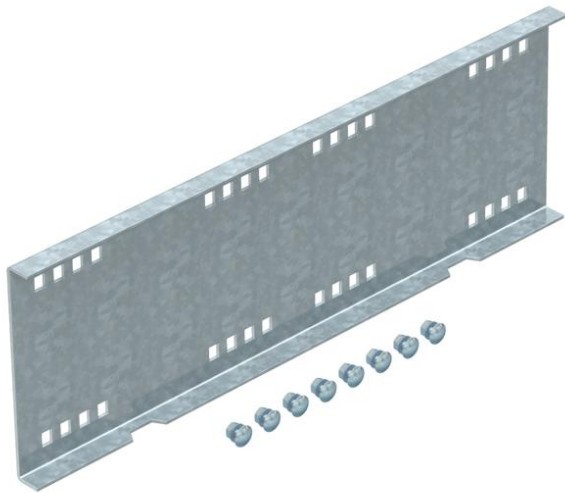

Technical data sheet

Straight connector A4

Item number: 6227730

Straight connector for straight connections of cable trays, wide span cable trays and ladders with a side height of 160 mm. Including appropriate bolts, washers and nuts.

A4 Stainless steel

2B Bright, treated

Master data

Item number	6227730
Type	WRVL 160 A4
Description 1	Straight connector
Description 2	for wide span system 160
Manufacturer	OBO
Dimension	160x500
Material	Stainless steel
Surface	Bright, treated
Surface standard	
Smallest sales unit	2
Unit of quantity	Piece
Weight	250 kg
Weight unit	kg/100 pc.

Technical data sheet

Straight connector A4

Item number: 6227730

Dimensions

Length	500 mm
Width	20 mm
Height	160 mm
Plate thickness	2.5 mm

Technical data

Version for	Straight connector
Maintain electrical functions	no
Suitable for mesh cable tray	no
Suitable for cable ladder	yes
Suitable for cable tray	yes
Suitable for cable tray system height	160 mm
Adjustable connector, horizontal	no
Articulated connector, vertical	no
Rustproof steel, pickled	no
Connection type	Screw connector